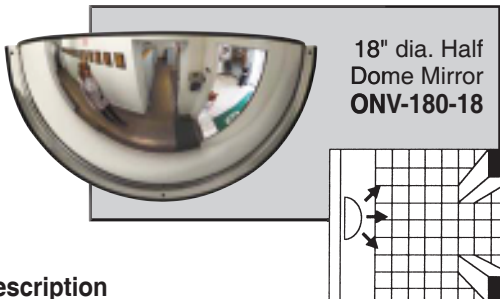

item No.	Description
ONV-180-18	Acrylic Half Dome Mirror, 18"
ONV-180-26	Acrylic Half Dome Mirror, 26"