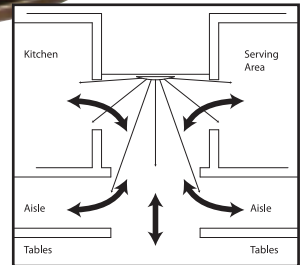

Two-piece drop-in mirrored domes and panels are best used for 2' x 4' grid ceilings. Allows for easy changeover from ceiling panel to mirrored panel and dome. Cost effective, fits any decor. Both products provide 360° viewing.

180° Half Dome Mirrors

The 180° half dome mirror is excellent for T-intersections. Pressure formed. Mounts directly to ceiling or wall.

item No.	Description
ONV-180-18	Acrylic Half Dome Mirror, 18"
ONV-180-26	Acrylic Half Dome Mirror, 26"

DomeVex® Wide View Convex

16" dia.
Indoor Wide View Convex Mirror
SCVI-16Z-4DP

Enables you to view more than just the "T" Intersection.

- Prevent Crash & Spills
- Reduce Costly Food Spills

Protect Your Customers & Employees