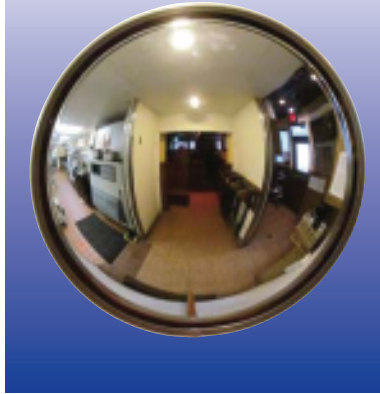

NEW *DomeVex* Wide View Convex Mirrors

Our Unique Deep Draw Design 180° Low Distortion Viewing

16" Dia.

4" Deep

24" Dia.

5" Deep

32" Dia.

7" Deep

- Shatter Resistant Acrylic Mirror
- Excellent Visibility- Low Distortion
- Easy Installation
- Hardware Included
- All *DomeVex* Models Mount Like A Convex & Protect Like A Mirrored Dome

**THREE TIMES GREATER
VIEWING AREA OF
CONVENTIONAL CONVEX
MIRRORS**

Item No.	Description
OFFEYE-17	Acrylic Domed Mirror, 17"W x 8-1/2"H

Drop-In 360° Mirrored Domes & Panels

One-piece T-bar drop-in panels are 2' x 2' and designed for grid ceilings and recommended for heavy traffic areas. Cost effective, yet attractive.

Two-piece drop-in mirrored domes and panels are best used for 2' x 4' grid ceilings. Allows for easy changeover from ceiling panel to mirrored panel and dome. Cost effective, fits any decor. Both products provide 360° viewing.