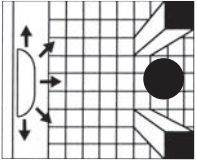

1" of Diameter Equals 1 Foot of Viewing Distance

Proud Member

On The Web:
www.pro-am.com

Toll Free:
800.351.2477

Office and Restaurant Mirrors

Office-Eye™ Mirror

This oblong mirror is designed to monitor an T Intersection, hallway, or stair well for pedestrian traffic.

Item No.	Description
OFFEYE-17	Acrylic Domed Mirror, 17"W x 8-1/2"H

Drop-In 360° Mirrored Domes & Panels

One-piece T-bar drop-in panels are 2' x 2' and designed for grid ceilings and recommended for heavy traffic areas. Cost effective, yet attractive.